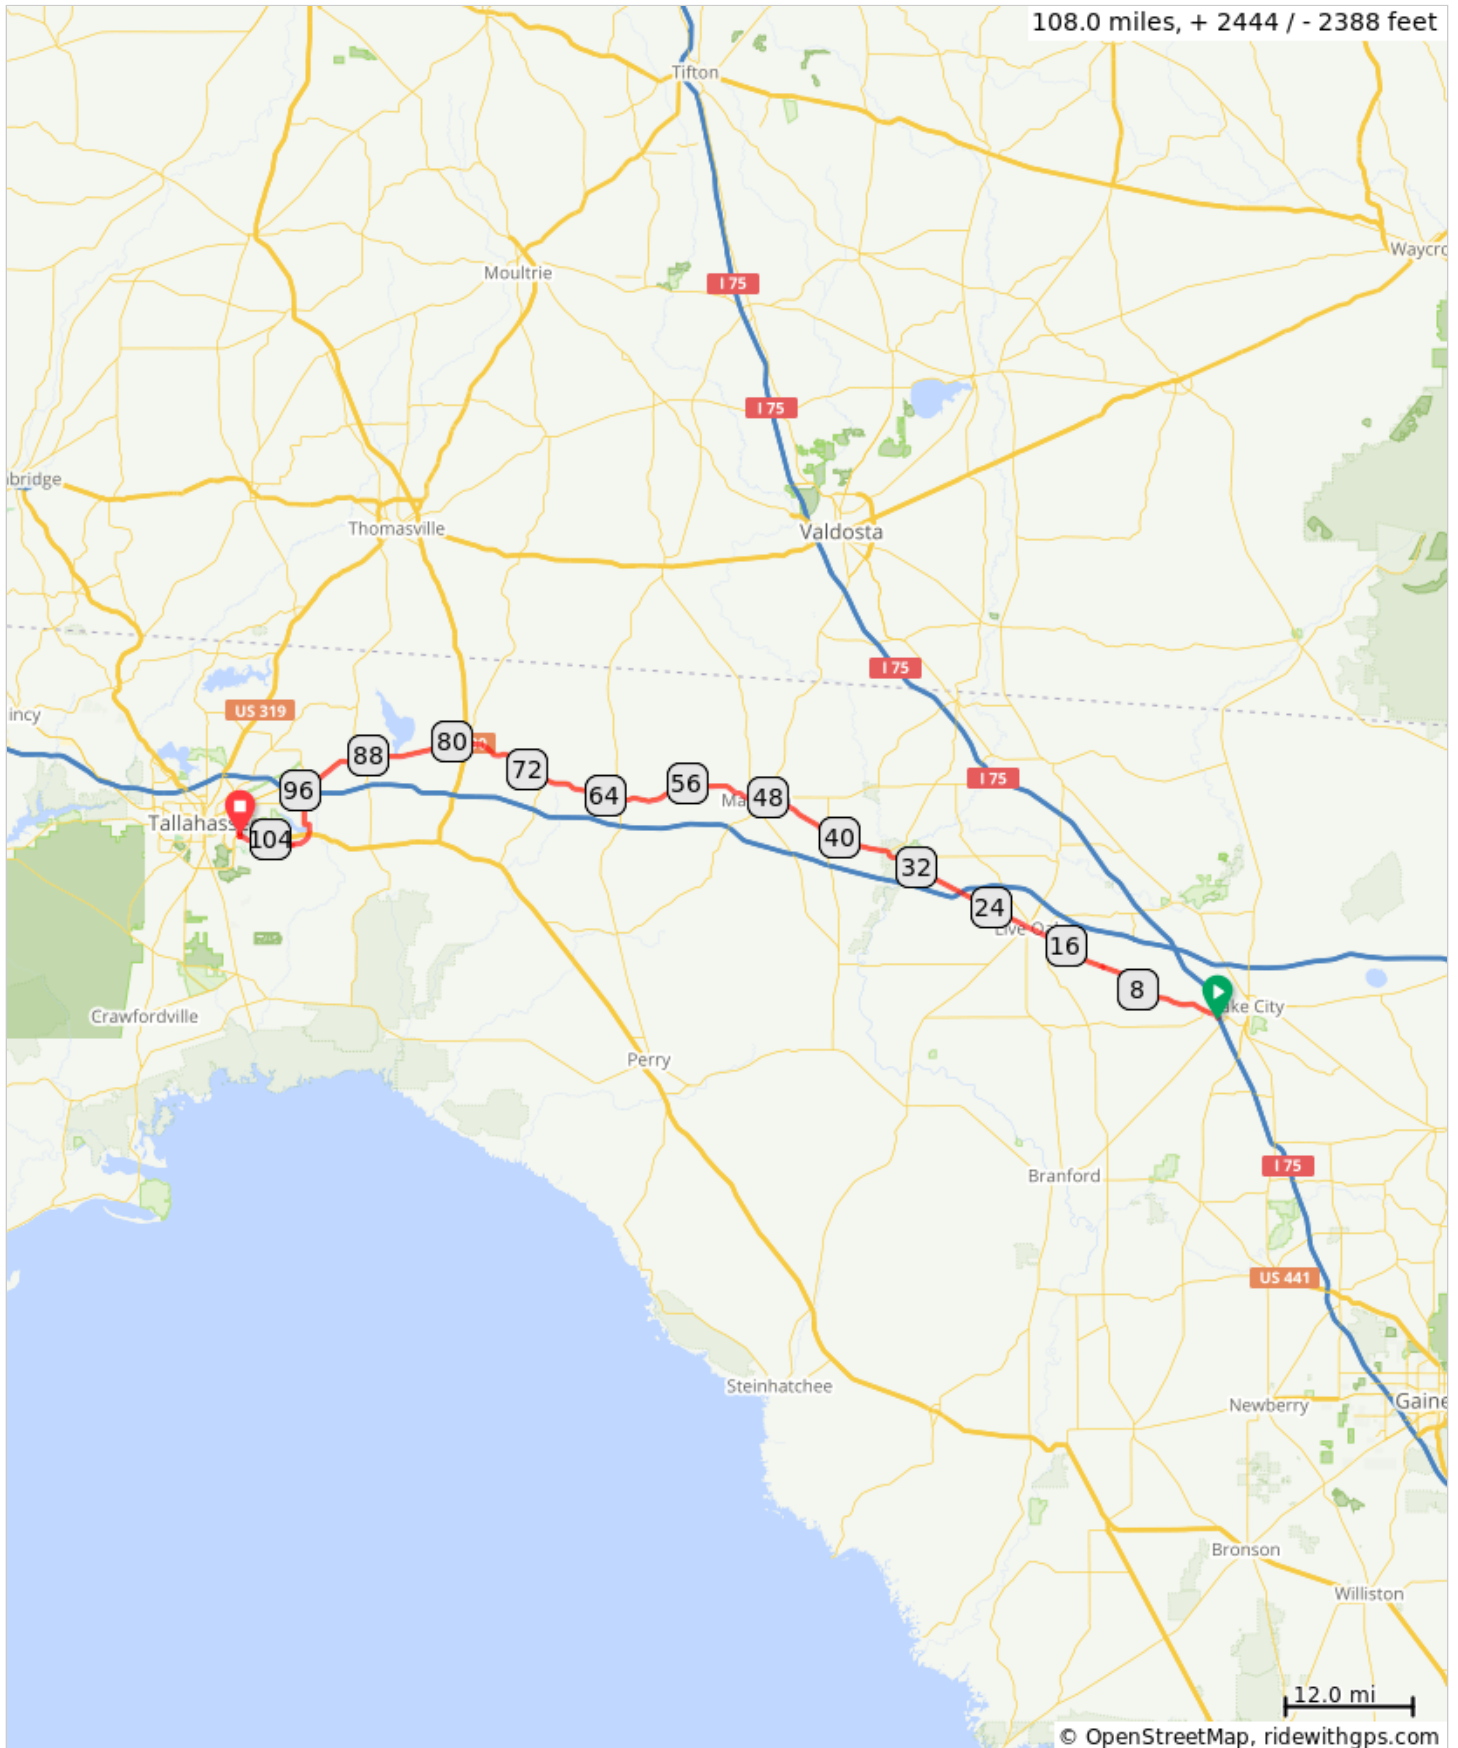

# CapitolRideDay3

## Lake City to Tallahassee

CapitolRideDay3

Num	Dist	Note
1.	0.0	Start of route
2.	0.0	L toward SW Corporate Dr
3.	0.0	R toward SW Corporate Dr
4.	0.0	L onto SW Corporate Dr
5.	0.2	L onto SW Florida Gateway Dr
6.	0.5	L onto US-90 W/W US Hwy 90
7.	1.3	Continue straight to stay on US-90 W/W US Hwy 90
8.	49.2	<b>LUNCH STOP</b> Subway Restaurants 378 East Base Street Suite 105, Madison Commons Madison, FL 32340
9.	78.9	At the traffic circle, 2nd exit onto US-90 W/W Washington St
10.	95.1	L onto Chaires Cross Rd
11.	100.4	Continue onto W W Kelly Rd
12.	100.4	R onto Old St Augustine Rd
13.	107.5	R toward Capital Cir SE
14.	107.5	R onto Capital Cir SE
15.	107.8	L to stay on Capital Cir SE

107.8 miles. +2946/-2902 feet

Num	Dist	Note
16.	107.9	L onto Capital Cir SE
17.	107.9	L
18.	108.0	R onto Kings Dr
19.	108.0	<b>Fairfield Inn &amp; Suites</b> 2997 Apalachee Pkwy Tallahassee, FL 32301
20.	108.0	End of route

0.2 miles. +5/-0 feet