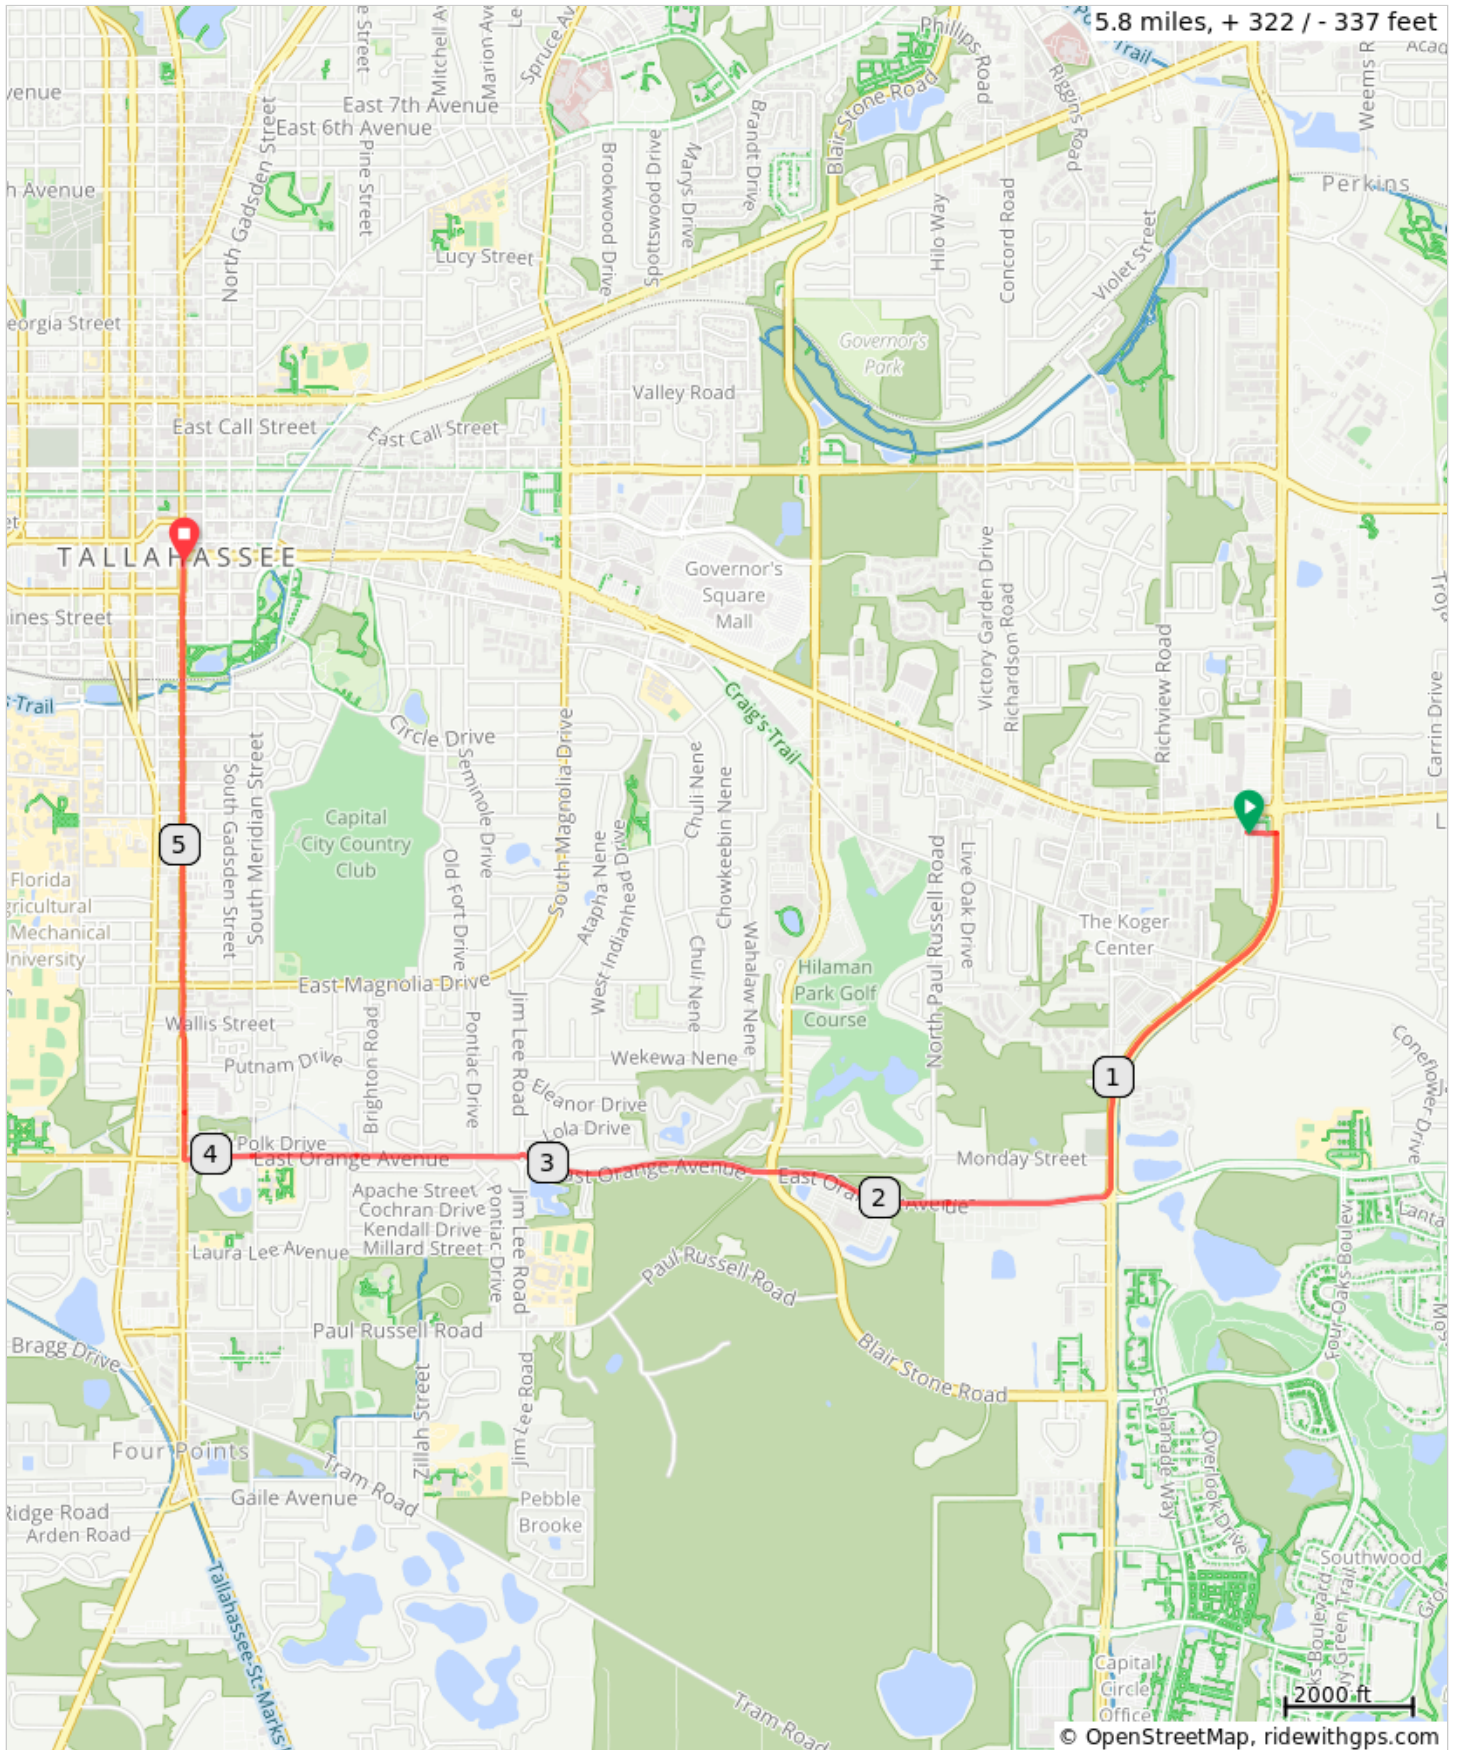

CapitolRideDay4

Fairfield Inn to Capital

CapitolRideDay4

Num	Dist	Note
1.	0.0	Start of route
2.	1.3	R onto E Orange Ave
3.	3.1	At the traffic circle, continue straight to stay on Orange Ave
4.	3.9	POLICE ESCORT STOP
5.	4.1	R onto S Monroe St
6.	5.8	End of route

5.8 miles. +367/-381 feet
